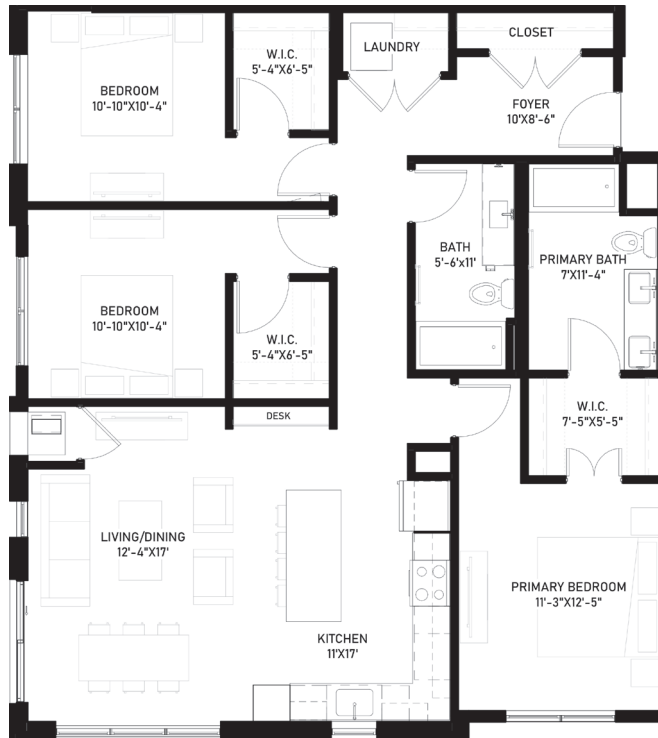

THE HARLAN

OAKDALE

ROBIN'S EGG

3-BEDROOM — 1,382 SQ. FT.

651-661-7772

harlan@level10mgmt.com

7570 32nd Street North, Oakdale, MN 55128

TheHarlanApartments.com

Floor plans are artist renderings and are subject to change.